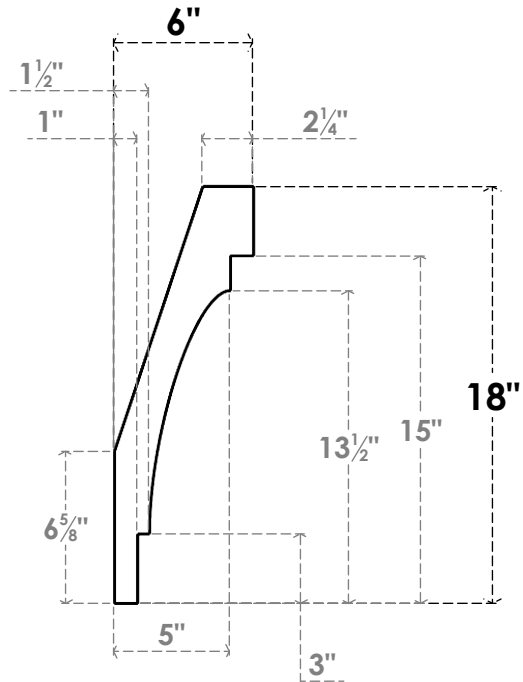

ITEM NUMBER: BRCPC040X06000X18000MRC

4"W X 6"D X 18"H MERCED ARCHITECTURAL GRADE PVC CLOSED KNEE BRACE

SIDE PROFILE

FRONT PROFILE

ISOMETRIC

EKENA MILLWORK
2300 WEST MAIN ST.
CLARKSVILLE, TX 75426
TOLL FREE: 866-607-0453
WWW.EKENAMILLWORK.COM

NOTES

1. INSTALLATION TO BE COMPLETED IN ACCORDANCE WITH MANUFACTURER'S SPECIFICATIONS.
2. DRAWING MAY NOT BE TO SCALE
3. THIS DRAWING IS INTENDED FOR DESIGN AND PLANNING PURPOSES ONLY.
4. ALL INFORMATION CONTAINED HEREIN WAS CURRENT AT THE TIME OF DEVELOPMENT BUT MUST BE REVIEWED AND APPROVED BY THE PRODUCT MANUFACTURER TO BE CONSIDERED ACCURATE.
5. ARCHITECTURAL GRADE PVC PRODUCTS ARE MADE FROM EXPANDED CELLULAR PVC AND COME NATURALLY WHITE BUT MAY BE PAINTED