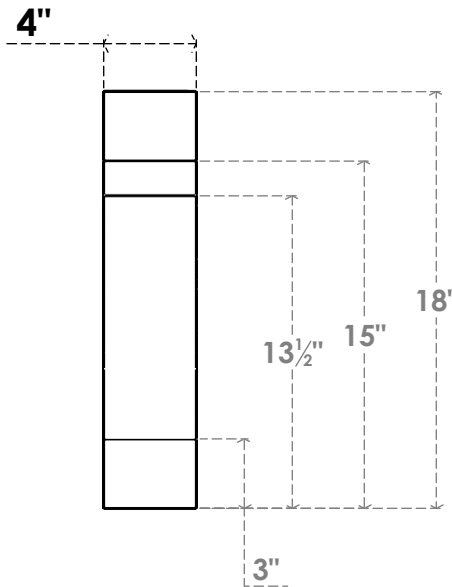

ITEM NUMBER: BRCPC040X06000X18000MRC

4"W X 6"D X 18"H MERCED ARCHITECTURAL GRADE PVC CLOSED KNEE BRACE

SIDE PROFILE

FRONT PROFILE

ISOMETRIC

EKENA MILLWORK
2300 WEST MAIN ST.
CLARKSVILLE, TX 75426
TOLL FREE: 866-607-0453
WWW.EKENAMILLWORK.COM